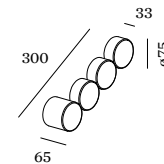

4.0

3x LED COB 8W | phase-cut dim
220-240VAC | 50-60Hz | incl. driver
aluminium powder coated
PC cover

Light Colour 2700K | 3000K