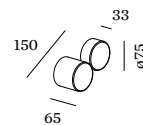

DOT

TECH SPECIFICATIONS

2.0

LED COB 8W | phase-cut dim
220-240VAC | 50-60Hz | incl. driver
aluminium powder coated
PC cover

Light Colour 2700K | 3000K