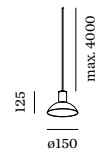

1.7

PAR16 max. 12W | GU10
100-240VAC | 50-60Hz
aluminium wet painted
● ● ● ● ● ●
2700K | 3000K