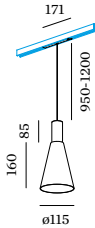

1.5
LED COB 8W | 48V
DALI dim | aluminium wet
painted | PC adapter
●●●●●●●●
2700K | 3000K