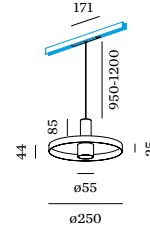

THE LITTLE BLACK LAMP

ODREY

WEVER & DUCRÉ
LIGHTING

ODREY ON TRACK

TECH SPECIFICATIONS

1.1
LED COB 8W | 48V
DALI dim | aluminium wet
painted | PC adapter
●●●●●●●●
2700K | 3000K

1.2
LED COB 8W | 48V
DALI dim | aluminium wet
painted | shade matching inner
cover included | PC adapter
●●●●●●●●
2700K | 3000K