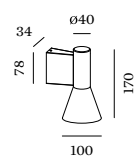

ODREY WALL SURFACE

TECH SPECIFICATIONS

1.3
 PAR16 max. 12W | GU10
 100-240VAC | 50-60Hz
 steel and aluminium wet painted
 ● ● ● ● ● ● ● ● ● ●
 2700K | 3000K

1.4
 PAR16 max. 12W | GU10
 100-240VAC | 50-60Hz
 steel and aluminium wet painted
 ● ● ● ● ● ● ● ● ● ●
 2700K | 3000K