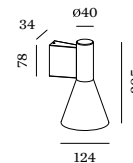

ODREY WALL SURFACE

TECH SPECIFICATIONS

1.3
 PAR16 max. 12W | GU10
 100-240VAC | 50-60Hz
 steel and aluminium wet painted
 ● ● ● ● ● ● ● ● ● ●
 2700K | 3000K

1.4
 PAR16 max. 12W | GU10
 100-240VAC | 50-60Hz
 steel and aluminium wet painted
 ● ● ● ● ● ● ● ● ● ●
 2700K | 3000K