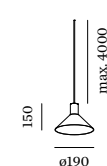

1.3

PAR16 max. 12W | GU10
100-240VAC | 50-60Hz
aluminium wet painted
● ● ● ● ● ●
2700K | 3000K

1.4

PAR16 max. 12W | GU10
100-240VAC | 50-60Hz
aluminium wet painted
● ● ● ● ● ●
2700K | 3000K

1.5

PAR16 max. 12W | GU10
100-240VAC | 50-60Hz
aluminium wet painted
● ● ● ● ● ●
2700K | 3000K