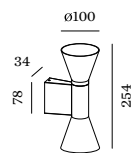

2.3
2x PAR16 max. 12W | GU10
100-240VAC | 50-60Hz
steel and aluminium wet painted
● ● ● ● ● ● ● ● ● ●
2700K | 3000K