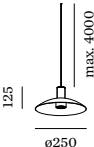

1.8

PAR16 max. 12W | GU10
100-240VAC | 50-60Hz
aluminium wet painted
shade matching inner cover
included
● ● ● ● ● ●
2700K | 3000K