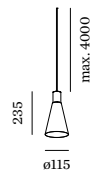

1.5

PAR16 max. 12W | GU10
100-240VAC | 50-60Hz
aluminium wet painted
● ● ● ● ● ●
2700K | 3000K