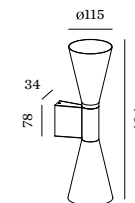

2.5
2x PAR16 max. 12W | GU10
100-240VAC | 50-60Hz
steel and aluminium wet painted
● ● ● ● ● ● ● ● ● ●
2700K | 3000K