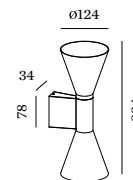

2.4
2x PAR16 max. 12W | GU10
100-240VAC | 50-60Hz
steel and aluminium wet painted
● ● ● ● ● ● ● ● ● ●
2700K | 3000K