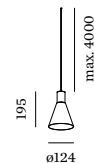

1.4

PAR16 max. 12W | GU10
100-240VAC | 50-60Hz
aluminium wet painted
● ● ● ● ● ●
2700K | 3000K