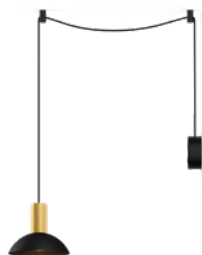

ODREY

SUSPENSION VARIETY

SINGLE BASE
SURFACE | SEMI RECESSED | RECESSED

MULTIPLE BASE

LINEAR MULTIPLE BASE

WALL BASE

THE LITTLE BLACK LAMP - LOOKS GOOD IN GOLD TOO

Exuding 1950s charm like no other. We're not talking about style icon Audrey Hepburn, but about our eponymous luminaire. It should never miss a cocktail party. Why invite it? Because it can change its look more often than any movie star. It looks just as fantastic in matte black as it does in shimmering gold. How does that work? Choose a mounting and combine it with up to eight different shade forms. Looking for an eye-catcher for the wall? You can customise ODREY'S shape with three elegant cuff shapes.