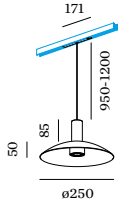

1.8
LED COB 8W | 48V |
DALI dim | aluminium wet
painted | shade matching
inner cover included
PC adapter
●●●●●●●●
2700K | 3000K