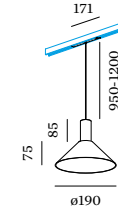

1.6
LED COB 8W | 48V
DALI dim | aluminium wet
painted | PC adapter
●●●●●●●●
2700K | 3000K