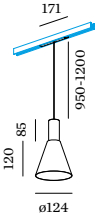

1.4
LED COB 8W | 48V
DALI dim | aluminium wet
painted | PC adapter
●●●●●●●●
2700K | 3000K