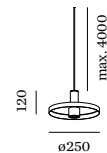

1.2

PAR16 max. 12W | GU10
100-240VAC | 50-60Hz
aluminium wet painted
shade matching inner cover
included
● ● ● ● ● ●
2700K | 3000K