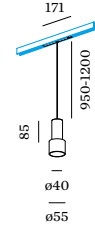

THE LITTLE BLACK LAMP

ODREY

WEVER & DUCRÉ
LIGHTING

ODREY ON TRACK

TECH SPECIFICATIONS

1.1
LED COB 8W | 48V
DALI dim | aluminium wet
painted | PC adapter
●●●●●●●●
2700K | 3000K

1.2
LED COB 8W | 48V
DALI dim | aluminium wet
painted | shade matching inner
cover included | PC adapter
●●●●●●●●
2700K | 3000K