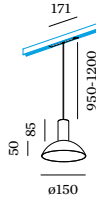

ODREY ON TRACK

TECH SPECIFICATIONS