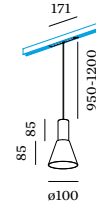

THE LITTLE BLACK LAMP

ODREY

WEVER & DUCRÉ
LIGHTING

ODREY ON TRACK

TECH SPECIFICATIONS

1.1
LED COB 8W | 48V
DALI dim | aluminium wet
painted | PC adapter
●●●●●●●●
2700K | 3000K

1.2
LED COB 8W | 48V
DALI dim | aluminium wet
painted | shade matching inner
cover included | PC adapter
●●●●●●●●
2700K | 3000K