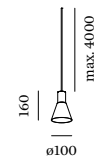

ODREY CEILING SUSPENDED

TECH SPECIFICATIONS

1.1

PAR16 max. 12W | GU10
100-240VAC | 50-60Hz
aluminium wet painted
● ● ● ● ● ●
2700K | 3000K

1.2

PAR16 max. 12W | GU10
100-240VAC | 50-60Hz
aluminium wet painted
shade matching inner cover
included
● ● ● ● ● ●
2700K | 3000K