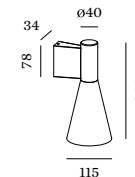

ODREY WALL SURFACE

TECH SPECIFICATIONS

1.3
 PAR16 max. 12W | GU10
 100-240VAC | 50-60Hz
 steel and aluminium wet painted
 ● ● ● ● ● ● ● ● ● ●
 2700K | 3000K

1.4
 PAR16 max. 12W | GU10
 100-240VAC | 50-60Hz
 steel and aluminium wet painted
 ● ● ● ● ● ● ● ● ● ●
 2700K | 3000K