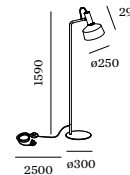

FLOOR 1.2 PAR16

PAR16 max. 15W | GU10
100-240VAC | 50-60Hz
aluminium | steel wet painted
grey felt | cable with floor switch

2700K | 3000K