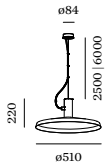

SUSPENDED 1.4 PAR16 | E27

PAR16 max. 15W | GU10
A60 max. 15W | E27
100-240VAC | 50-60Hz
aluminium wet painted

2700K | 3000K