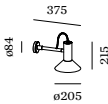

WALL 1.1 PAR16

PAR16 max. 15W | GU10
100-240VAC | 50-60Hz
aluminium
steel wet painted

2700K | 3000K