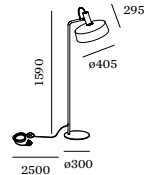

FLOOR 1.3 PAR16

PAR16 max. 15W | GU10
100-240VAC | 50-60Hz
aluminium | steel wet painted
grey felt | cable with floor switch

2700K | 3000K