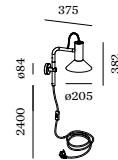

WALL 3.1 PAR16

PAR16 max. 15W | GU10
100-240VAC | 50-60Hz | aluminium
steel wet painted | cable plug with
hand switch or cable base round

2700K | 3000K