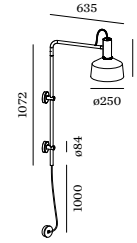

WALL 4.3 PAR16

PAR16 max. 15W | GU10
100-240VAC | 50-60Hz
aluminium | steel wet painted
grey felt | cable base round

2700K | 3000K