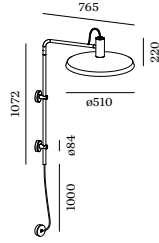

WALL 4.4 PAR16

PAR16 max. 15W | GU10
100-240VAC | 50-60Hz
aluminium | steel wet painted
cable base round

2700K | 3000K