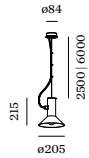

ROOMOR

TECH SPECIFICATIONS

SUSPENDED 1.1 PAR16 | E27

PAR16 max. 15W | GU10
A60 max. 15W | E27
100-240VAC | 50-60Hz
aluminium wet painted

2700K | 3000K