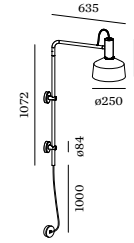

WALL 4.2 PAR16

PAR16 max. 15W | GU10
100-240VAC | 50-60Hz
aluminium | steel wet painted
grey felt | cable base round

2700K | 3000K