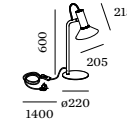

TABLE 1.1 PAR16

PAR16 max. 15W | GU10
100-240VAC | 50-60Hz
aluminium | steel wet painted
cable plug with hand switch

2700K | 3000K