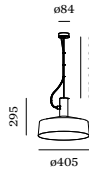

SUSPENDED 1.3 PAR16 | E27

PAR16 max. 15W | GU10
A60 max. 15W | E27
100-240VAC | 50-60Hz
aluminium wet painted | grey felt

2700K | 3000K