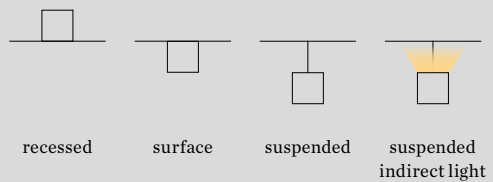

ONE FOR ALL

STREX SYSTEM

WEVER & DUCRÉ
LIGHTING

STREX 48V SYSTEM

CONFIGURE YOUR OWN 48V TRACK SYSTEM

available in ● black or ● white

1 CHOOSE YOUR MOUNTING

2 COMBINE IT WITH DIFFERENT INSETS

3 INSTALL IT IN YOUR FAVOURITE LAYOUT

ON THE RIGHT TRACK - LIGHT CONTROL VIA APP

The 48V STREX system makes evenly illuminating rooms, setting accents, and providing excellent mood lighting a breeze. Click in the desired inset and you're ready to go. You can easily dim single luminaires, groups of luminaires or the whole installation with a simple touch. The optional wireless control module uses Casambi technology and lets you configure your STREX configuration the way you want it.