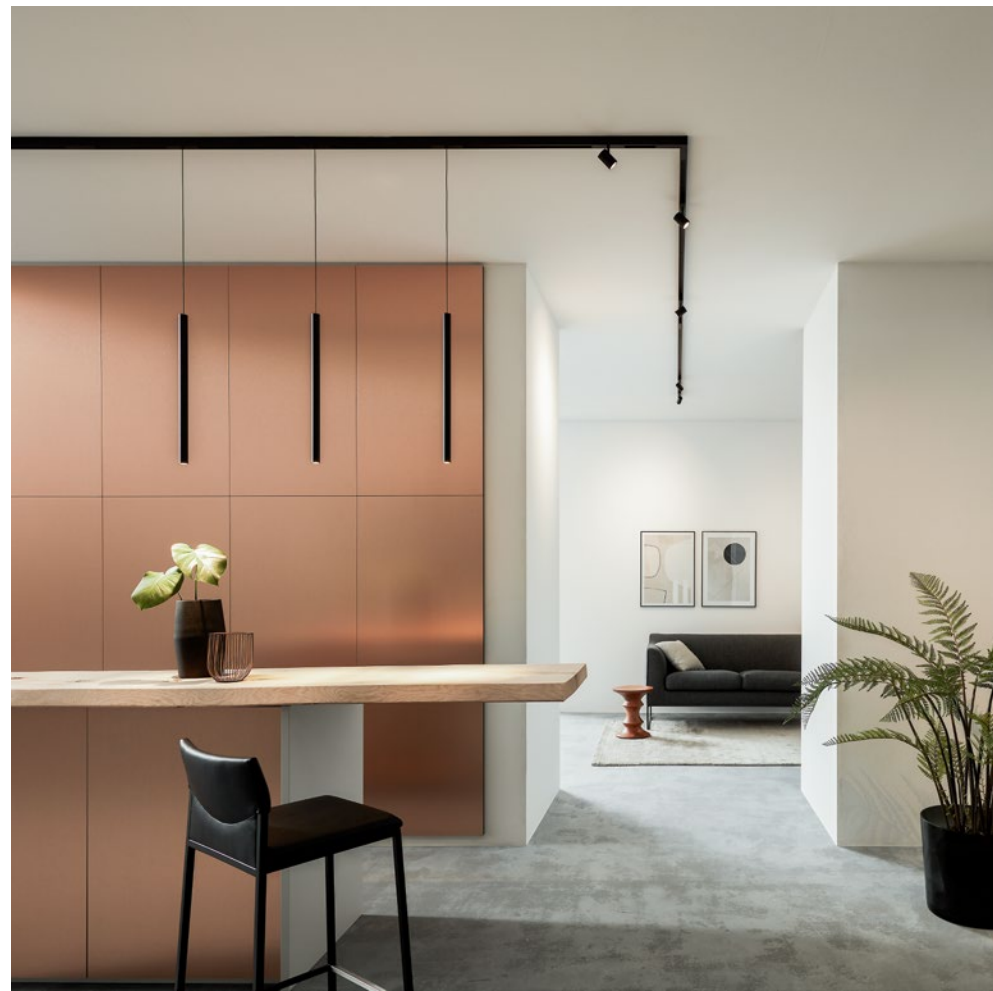

ONE FOR ALL

STREX SYSTEM

WEVER & DUCRÉ
LIGHTING

STREX 48V SYSTEM

CONFIGURE YOUR OWN 48V TRACK SYSTEM

available in ● black or ● white

1 CHOOSE YOUR MOUNTING

2 COMBINE IT WITH DIFFERENT INSETS

3 INSTALL IT IN YOUR FAVOURITE LAYOUT

ON THE RIGHT TRACK - LIGHT CONTROL VIA APP

The 48V STREX system makes evenly illuminating rooms, setting accents, and providing excellent mood lighting a breeze. Click in the desired inset and you're ready to go. You can easily dim single luminaires, groups of luminaires or the whole installation with a simple touch. The optional wireless control module uses Casambi technology and lets you configure your STREX configuration the way you want it.