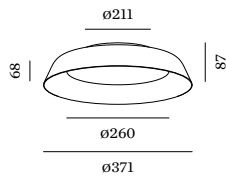

MORE DRAMA, PLEASE

TOWNA

WEVER & DUCRÉ
LIGHTING

TOWNA

TECH SPECIFICATIONS

IP44 1.0

LED PCB 13W | phase-cut dim
220-240VAC | 50-60Hz
aluminium | steel wet painted
opal PMMA cover

● ● ● ● ● ● ● ● ● ●
2700K | 3000K