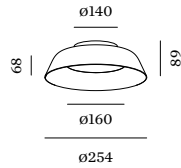

MORE DRAMA, PLEASE

TOWNA

WEVER & DUCRÉ
LIGHTING

TOWNA

TECH SPECIFICATIONS

IP44 1.0

LED PCB 13W | phase-cut dim
220-240VAC | 50-60Hz
aluminium | steel wet painted
opal PMMA cover

● ● ● ● ● ● ● ● ● ●
2700K | 3000K