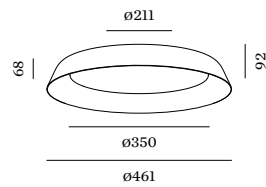

IP44 3.0

LED PCB 32W | phase-cut dim
220-240VAC | 50-60Hz
aluminium | steel wet painted
opal PMMA cover

● ● ● ● ● ● ● ● ● ●
2700K | 3000K