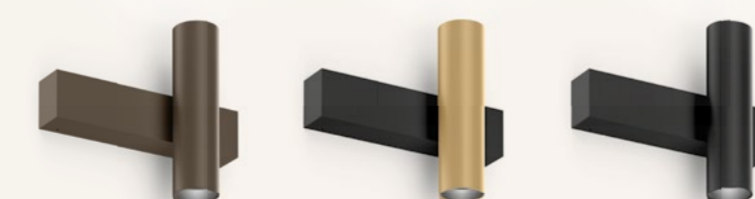

FINLIN ROUND

WALL SURFACE
LED PCB 16W

Black and Champagne | Black matt

CENO

WALL SURFACE
2x LED COB 7W

White matt | Bronze

Black and Champagne | Black matt

- Slim and long spots
- Up and down light

TRACE

CEILING SUSPENDED 1.1 | 1.2 | 2.0 LED | 2.0 E27
LED COB 9W | G95 max. 12W

White matt | Black and Aluminium

Black and Champagne | Black matt

- The rebel in the house
- Versatile in usage