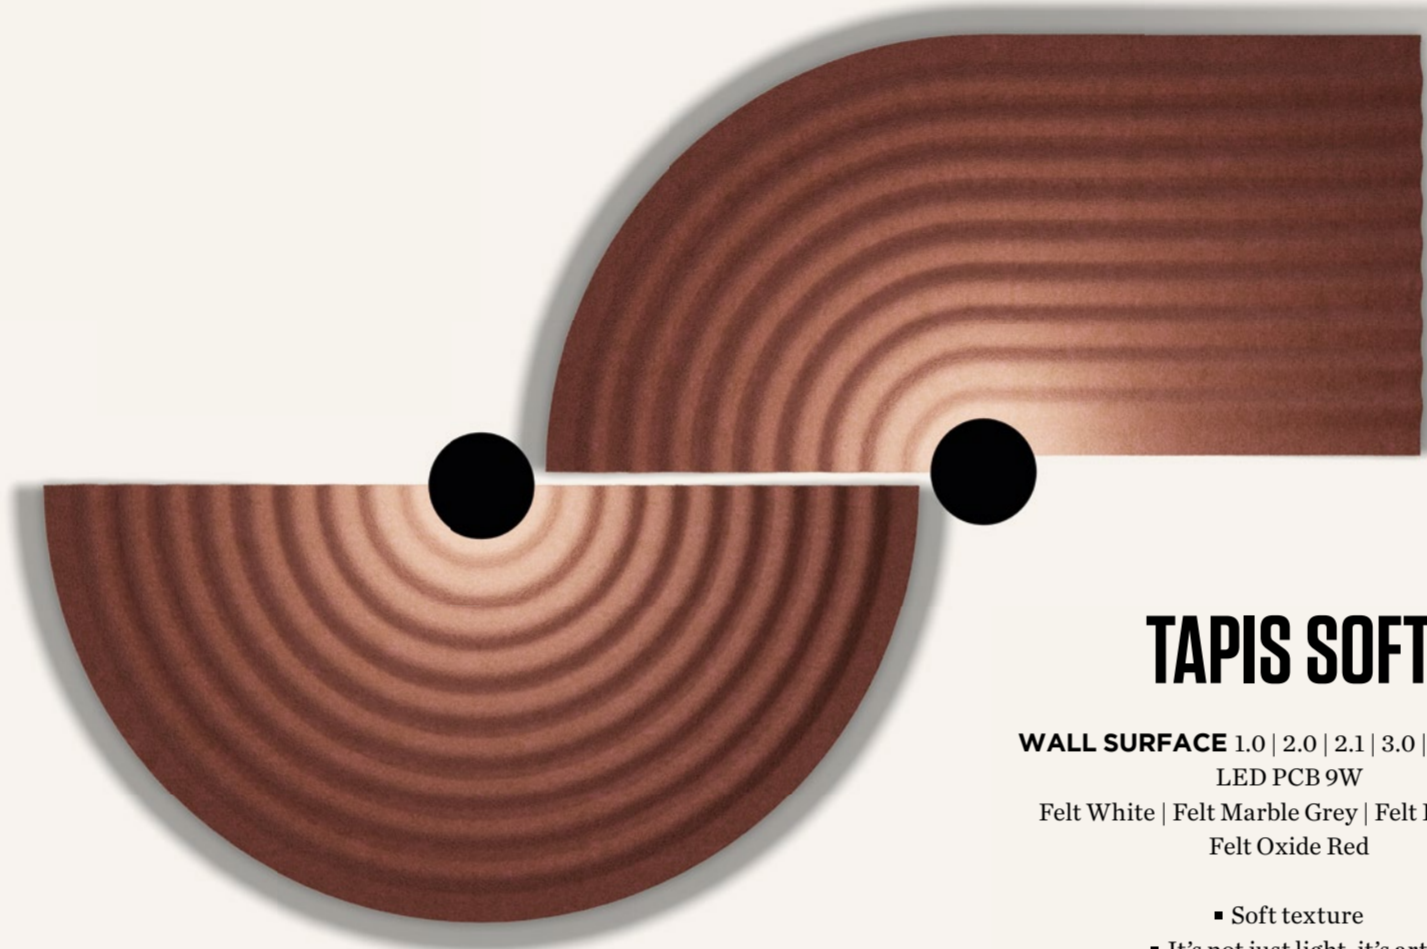

TAPIS SOFT

WALL SURFACE 1.0 | 2.0 | 2.1 | 3.0 | 3.1 | 4.0 | 4.1
LED PCB 9W

Felt White | Felt Marble Grey | Felt Limestone

Felt Oxide Red

- Soft texture
- It's not just light, it's art

FINLIN ROUND

WALL SURFACE
LED PCB 16W

Black and Champagne | Black matt

CENO

WALL SURFACE
2x LED COB 7W

White matt | Bronze

Black and Champagne | Black matt

- Slim and long spots
- Up and down light

TRACE

CEILING SUSPENDED 1.1 | 1.2 | 2.0 LED | 2.0 E27
LED COB 9W | G95 max. 12W

White matt | Black and Aluminium

Black and Champagne | Black matt

- The rebel in the house
- Versatile in usage