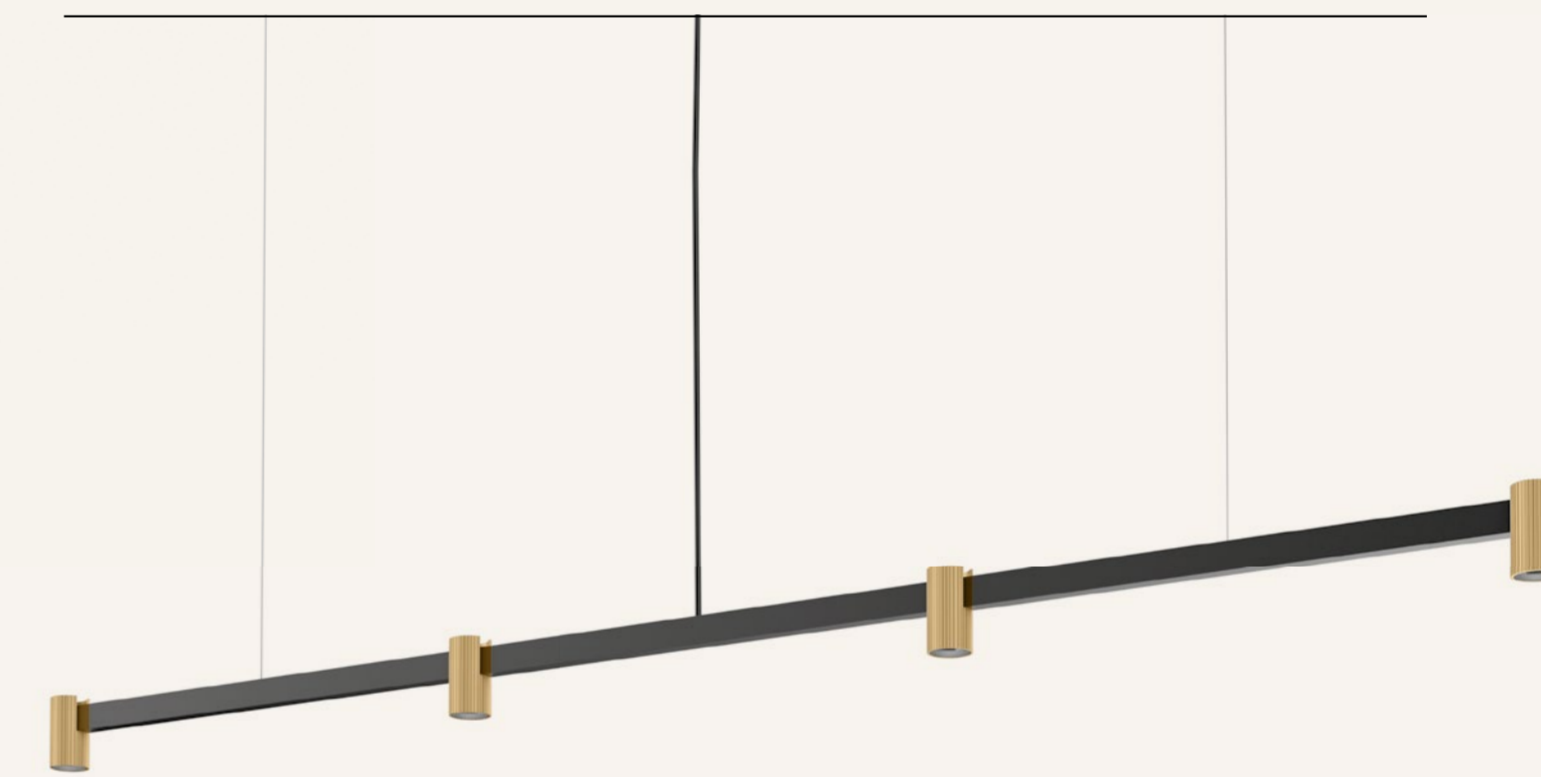

TRACE CHANDELIER

Black and Champagne | Black matt

- Small but elegant
- Perfect companion
- 4 and 6 spots

RUVI IP44

WALL SURFACE
3x G95 max. 12W | E27

Black and Glossy Aluminium

- Making sure you look good

MATCH

WALL SURFACE 2.0
2x LED COB 9W

White matt | Black and Aluminium | Black matt

WALL SURFACE 4.0
4x LED COB 9W

White matt | Black matt