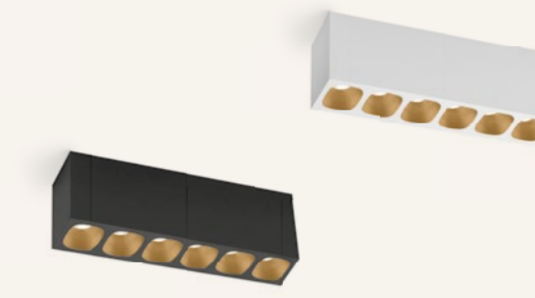

PIRRO PETIT

CEILING SURFACE 6.0 | 12.0
LED COB 14W | LED COB 28W

White Texture and Black | White Texture and

Champagne | Black and Champagne

Black matt

- Easy integration into their environment